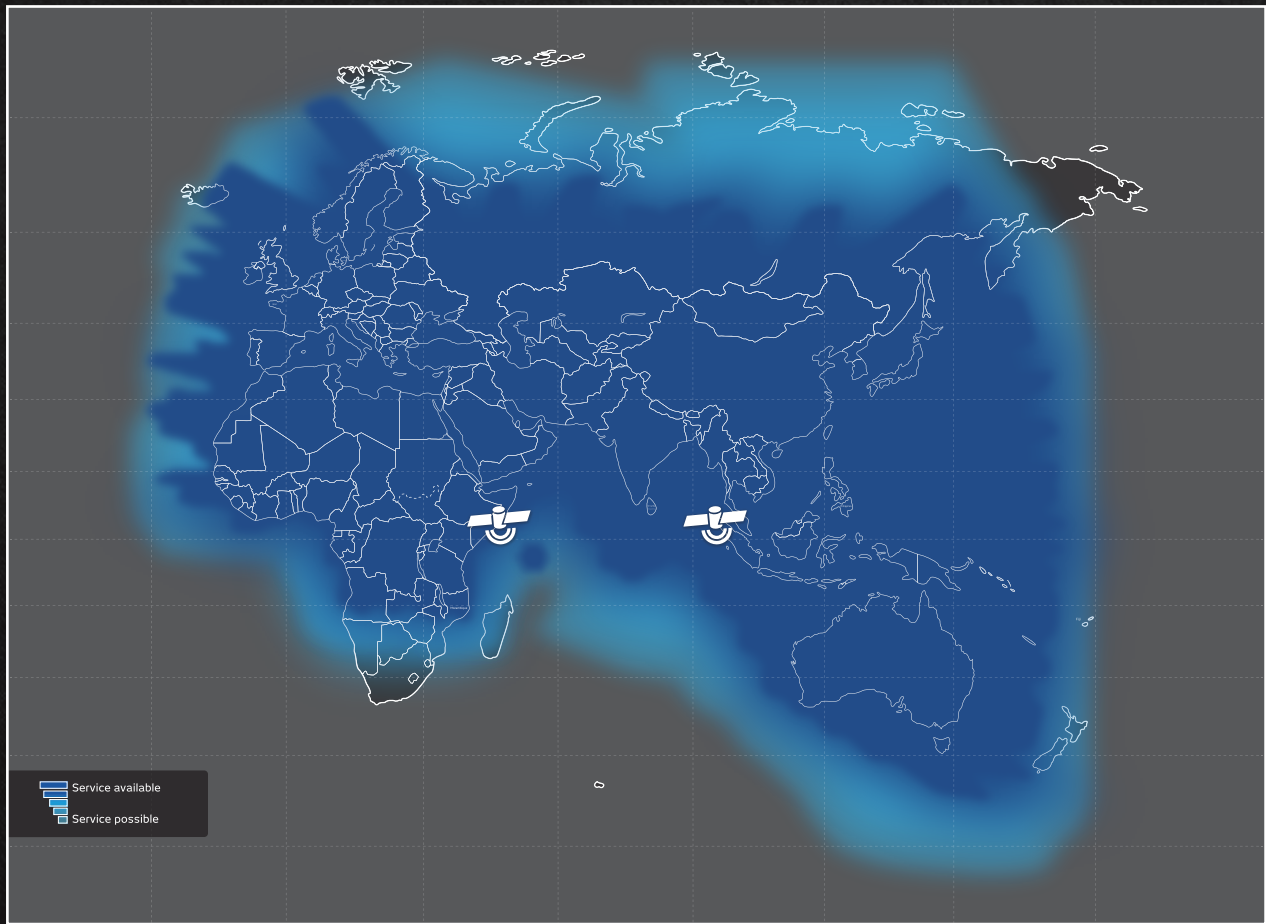

This map represents Thuraya expectations of coverage. For further information, please contact Thuraya Customer Care at customer.care@thuraya.com or visit www.thuraya.com